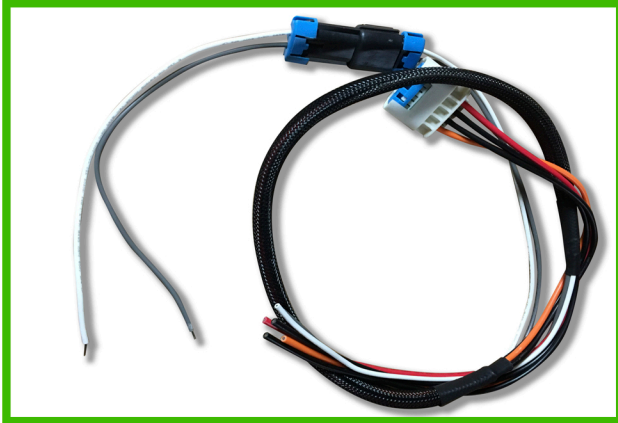

## Installation Instructions for GM Pumps

We have included a harness pn33550 for your GM pump. It fits the two pumps that we offer, SS Camaro and ZL1 Camaro Pump.

Connect white to white and black to gray. It's best to use perma crimp connectors

Note: OE Sender Signal may be in Yellow or Orange.

**WARNING:**

This product may expose you to chemicals which are known to the state of California to cause cancer. For more information, go to [www.P65Warnings.ca.gov](http://www.P65Warnings.ca.gov).