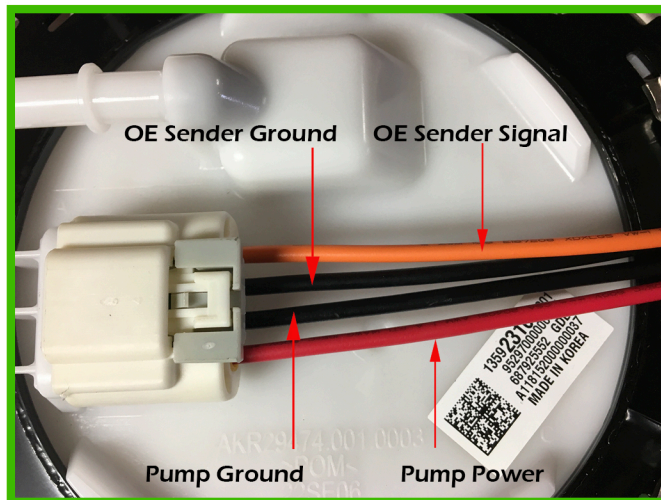

## Installation Instructions for GM Pumps

We have included a harness pn33550 for your GM pump. It fits the two pumps that we offer, SS Camaro and ZL1 Camaro Pump.

Connect white to white and black to gray. It's best to use perma crimp connectors

Note: OE Sender Signal may be in Yellow or Orange.

**WARNING:**

This product may expose you to chemicals which are known to the state of California to cause cancer. For more information, go to [www.P65Warnings.ca.gov](http://www.P65Warnings.ca.gov).