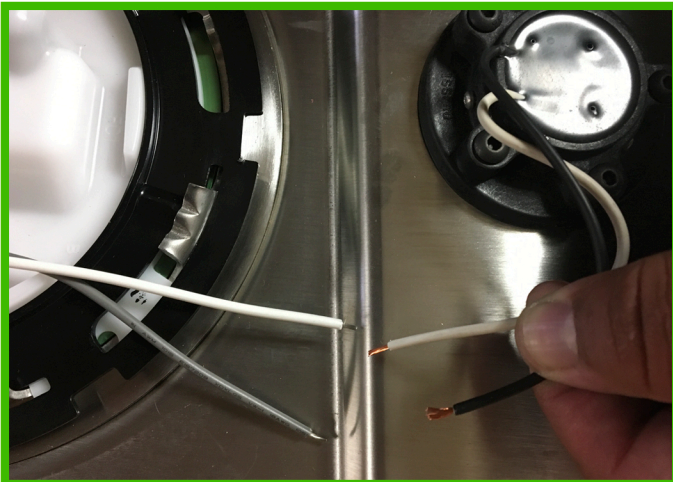

## Installation Instructions for GM Pumps

We have included a harness pn33550 for your GM pump. It fits the two pumps that we offer, SS Camaro and ZL1 Camaro Pump.

Connect white to white and black to gray. It's best to use perma crimp connectors

Note: OE Sender Signal may be in Yellow or Orange.

**WARNING:**

This product may expose you to chemicals which are known to the state of California to cause cancer. For more information, go to [www.P65Warnings.ca.gov](http://www.P65Warnings.ca.gov).