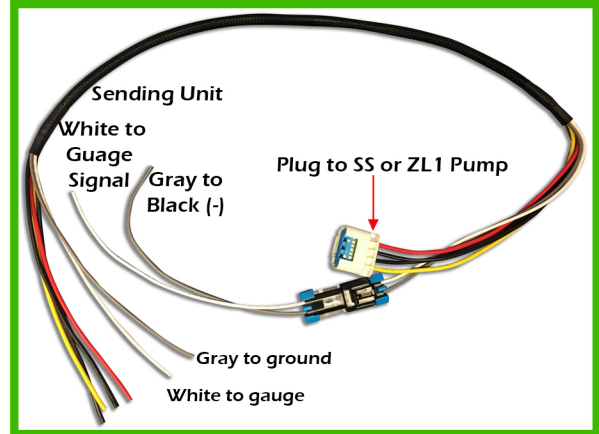

## Installation Instructions for GM Pumps

We have included a harness pn33550 for your GM pump. It fits the two pumps that we offer, SS Camaro and ZL1 Camaro Pump.

Connect white to white and black to gray. It's best to use perma crimp connectors

Note: OE Sender Signal may be in Yellow or Orange.

**WARNING:**

This product may expose you to chemicals which are known to the state of California to cause cancer. For more information, go to [www.P65Warnings.ca.gov](http://www.P65Warnings.ca.gov).